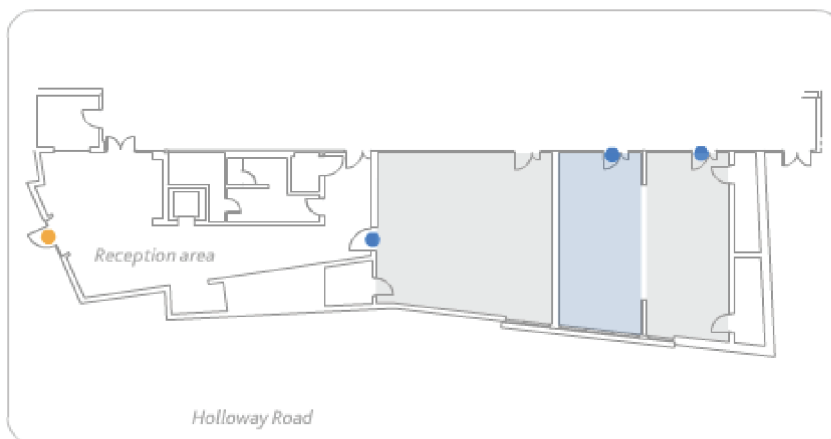

Venues > Graduate Centre > Ground Floor

● Entrance/Exit ● Room entrance

Graduate Centre

Seminar Room

82.3 sq metres

Classroom: 50

Reception (standing): 70

Boardroom: 30

Cabaret: 30

Theatre: 50

1
G

Venues > Graduate Centre > Ground Floor

● Entrance/Exit ● Room entrance

Graduate Centre

Seminar Room

43.6 sq metres

Classroom: 25

Theatre: 25

Boardroom: 20

Cabaret: 25

1
G

Venues > Graduate Centre > Ground Floor

● Entrance/Exit ● Room entrance

1
G

● Room entrance

1
G

Graduate Centre

Lecture Theatre

153.5 sq metres

Theatre: 100

Reception (standing): 200

Boardroom: Yes