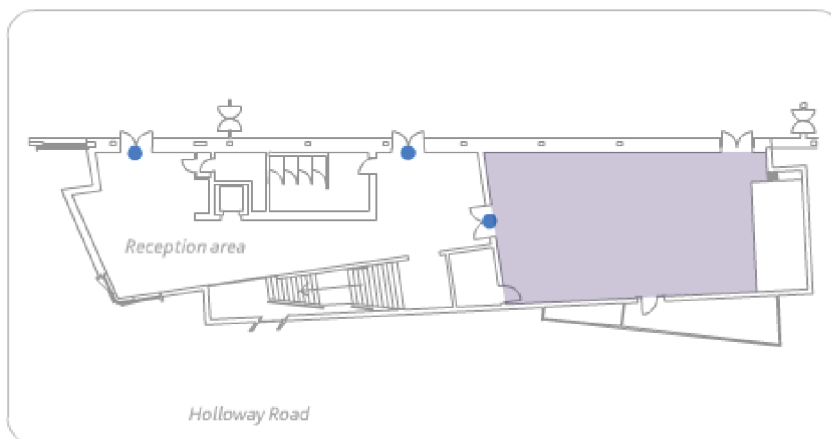

Classroom: 25

Theatre: 25

Boardroom: 20

Cabaret: 25

1
G

Venues > Graduate Centre > Ground Floor

● Entrance/Exit ● Room entrance

1
G

Graduate Centre

Seminar Room

45.6 sq metres

Classroom: 25

Theatre: 25

Boardroom: 20

Cabaret: 25

Venues > Graduate Centre > First Floor

● Room entrance

1
G

Graduate Centre

Lecture Theatre

153.5 sq metres

Theatre: 100

Reception (standing): 200

Boardroom: Yes

Exam: 60

Classroom: 100

Cabaret: 80-90