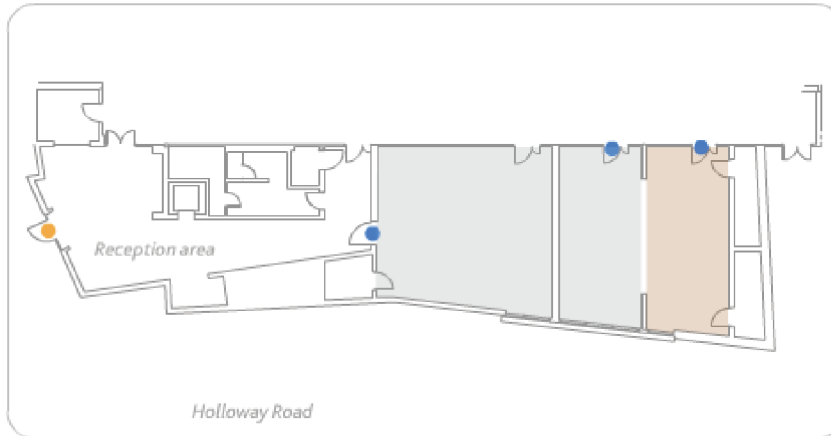

Cabaret: 30

Theatre: 50

1
G

Venues > Graduate Centre > Ground Floor

● Entrance/Exit ● Room entrance

Graduate Centre

Seminar Room

43.6 sq metres

Classroom: 25

Theatre: 25

Boardroom: 20

Cabaret: 25

1
G

Venues > Graduate Centre > Ground Floor

● Entrance/Exit ● Room entrance

1
G

Graduate Centre

Seminar Room

45.6 sq metres

Classroom: 25

Theatre: 25

Boardroom: 20

Cabaret: 25

Venues > Graduate Centre > First Floor

● Room entrance

1
G

Graduate Centre

Lecture Theatre

153.5 sq metres

Theatre: 100

Reception (standing): 200

Boardroom: Yes