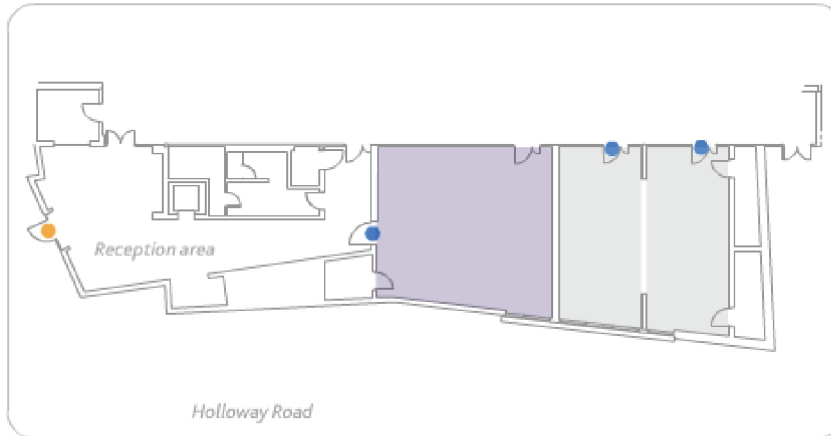

Venues > Graduate Centre > Ground Floor

● Entrance/Exit ● Room entrance

Graduate Centre

Seminar Room

82.3 sq metres

Classroom: 50

Reception (standing): 70

Boardroom: 30

Cabaret: 30

Theatre: 50

1
G

Venues > Graduate Centre > Ground Floor

● Entrance/Exit ● Room entrance

Graduate Centre

Seminar Room

43.6 sq metres

Classroom: 25

Theatre: 25

Boardroom: 20

Cabaret: 25

1
G

Venues > Graduate Centre > Ground Floor

● Entrance/Exit ● Room entrance

1
G

● Room entrance

1
G

Graduate Centre

Lecture Theatre

153.5 sq metres

Theatre: 100

Reception (standing): 200

Boardroom: Yes