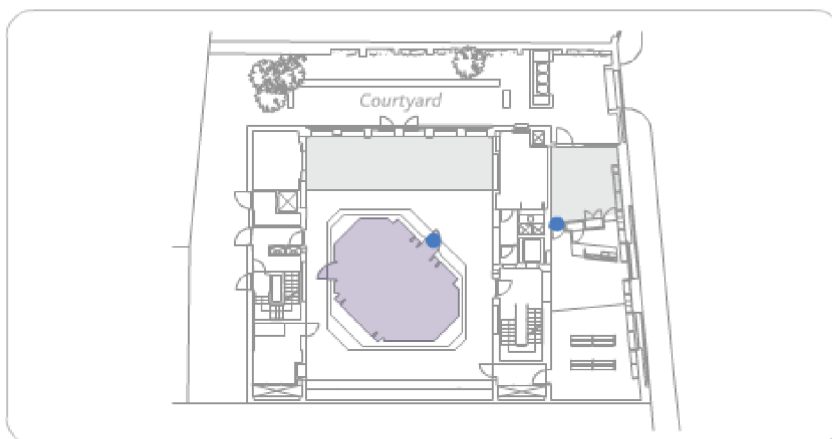

Venues > Womens Library > Ground Floor

● Room entrance

1  
G

Womens Library

**Clore Mezzanine**

48.4 sq metres

Reception  
(standing): 100

Cabaret: 46

Venues > Womens Library > Ground Floor

● Room entrance

1  
G

Womens Library

**Clore Seminar Room**

56.0 sq metres

Theatre: 55

Boardroom: 24

Venues > Womens Library > Ground Floor

● Room entrance

1  
G

Womens Library

Activities Room

Boardroom: 14

Theatre: 20

Venues > Womens Library > First Floor

● Room entrance

1  
G

Womens Library

The Wash House Cafe

94.7 sq metres

Reception  
(standing): 100

Cabaret: 60