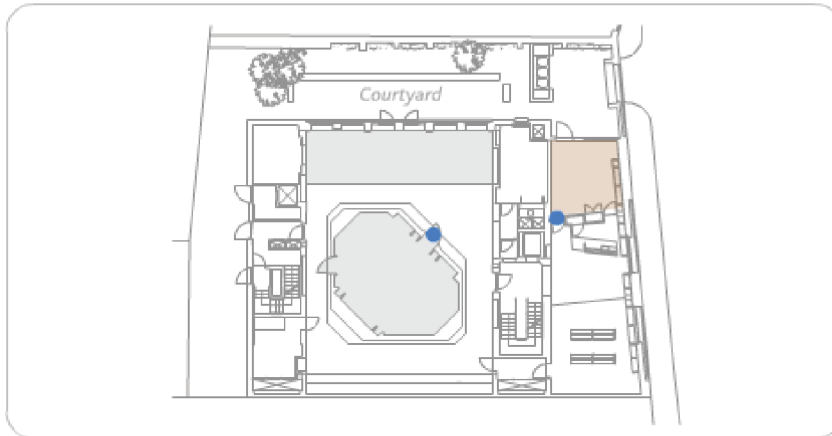

Venues > Womens Library > Ground Floor

● Room entrance

1  
G

Womens Library

**Clore Mezzanine**

48.4 sq metres

Reception  
(standing): 100

Cabaret: 46

Venues > Womens Library > Ground Floor

● Room entrance

1  
G

Womens Library

**Clore Seminar Room**

56.0 sq metres

Theatre: 55

Boardroom: 24

Venues > Womens Library > Ground Floor

● Room entrance

1  
G

Womens Library

Activities Room

Boardroom: 14

Theatre: 20

Venues > Womens Library > First Floor

● Room entrance

1  
G

Womens Library

The Wash House Cafe

94.7 sq metres

Reception  
(standing): 100

Cabaret: 60