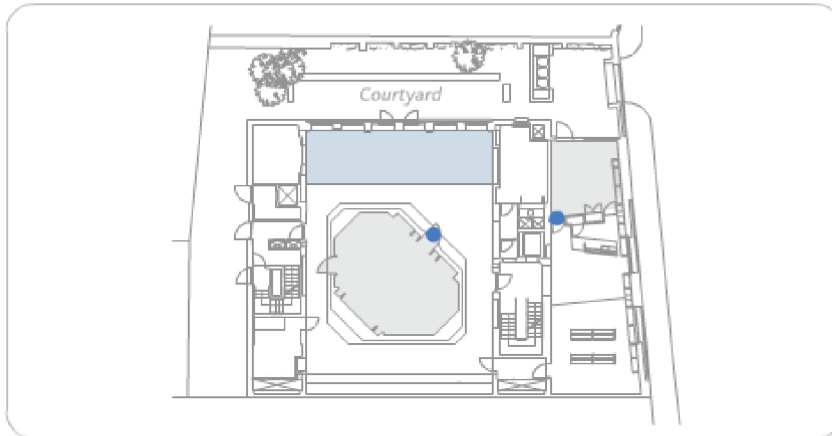

Venues > Womens Library > Ground Floor

● Room entrance

1  
G

Womens Library

**Clore Mezzanine**

48.4 sq metres

Reception  
(standing): 100

Cabaret: 46

Venues > Womens Library > Ground Floor

● Room entrance

1  
G

Womens Library

**Clore Seminar Room**

56.0 sq metres

Theatre: 55

Boardroom: 24

Venues > Womens Library > Ground Floor

● Room entrance

1  
G

Womens Library

Activities Room

Boardroom: 14

Theatre: 20

Venues > Womens Library > First Floor

● Room entrance

1  
G

Womens Library

The Wash House Cafe

94.7 sq metres

Reception  
(standing): 100

Cabaret: 60