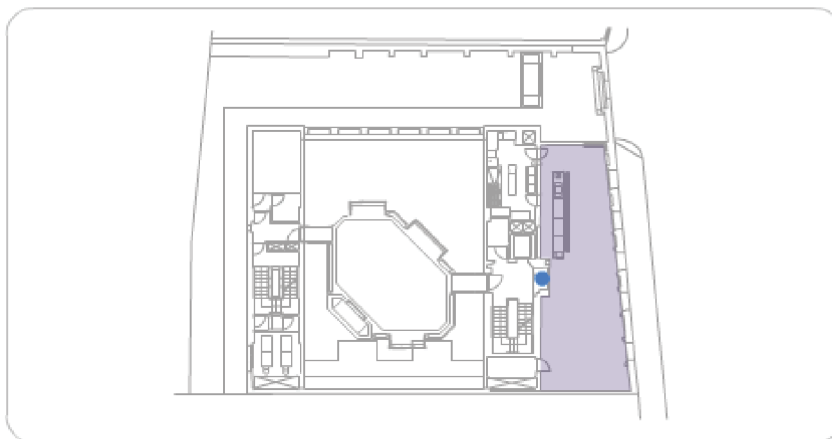

Venues > Womens Library > Ground Floor

● Room entrance

1  
G

Womens Library

**Clore Mezzanine**

48.4 sq metres

Reception  
(standing): 100

Cabaret: 46

Venues > Womens Library > Ground Floor

● Room entrance

1  
G

Womens Library

**Clore Seminar Room**

56.0 sq metres

Theatre: 55

Boardroom: 24

Venues > Womens Library > Ground Floor

● Room entrance

1  
G

Womens Library

Activities Room

Boardroom: 14

Theatre: 20

Venues > Womens Library > First Floor

● Room entrance

1  
G

Womens Library

The Wash House Cafe

94.7 sq metres

Reception  
(standing): 100

Cabaret: 60