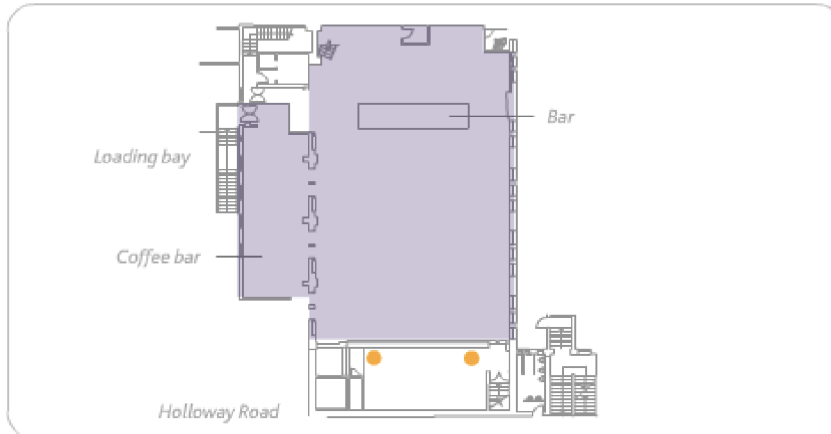

Venues > Rocket Complex > Ground floor

1
G

Rocket Complex

Ground Floor Bar

Reception/lounge
standing: 352

Cabaret: 64

● Entrance/Exit

Venues > Rocket Complex > First floor

1
G

Rocket Complex

The Venue: First Floor

Reception/
standing: 600

Exam: 156

Classroom: 180

Cabaret: 180

Theatre: 400

● Room entrance