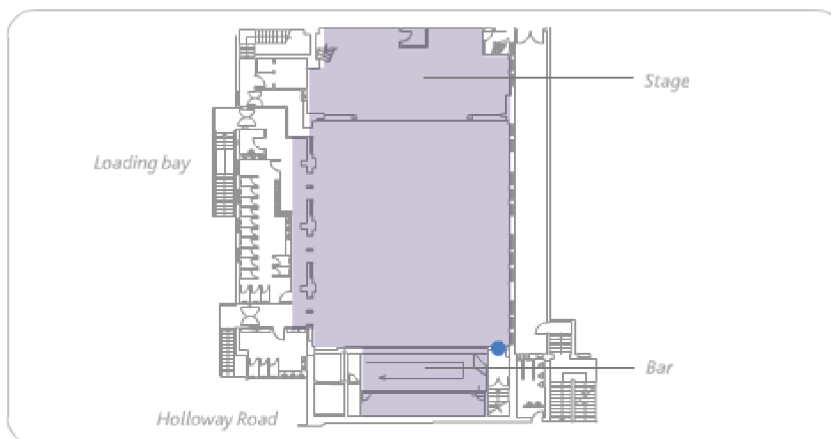

Venues > Rocket Complex > Ground floor

1
G

Rocket Complex

Ground Floor Bar

Reception/lounge
standing: 352

Cabaret: 64

● Entrance/Exit

Venues > Rocket Complex > First floor

1
G

Rocket Complex

The Venue: First Floor

Reception/
standing: 600

Exam: 156

Classroom: 180

Cabaret: 180

Theatre: 400

● Room entrance