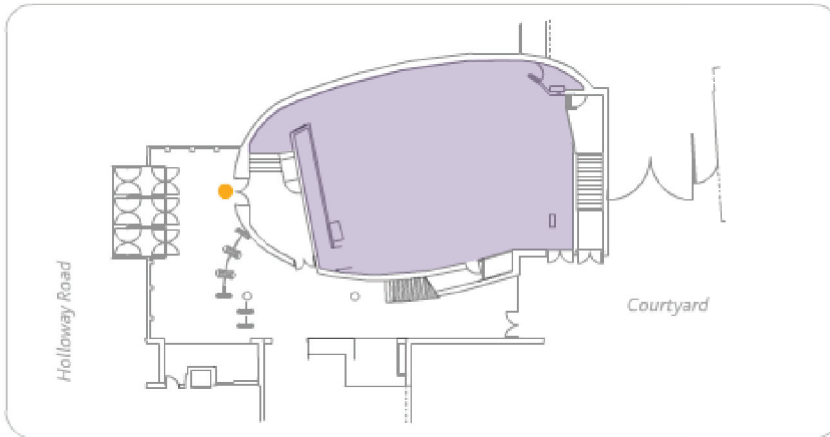

Venues > Tower Building > Ground Floor

● Entrance/Exit

8
1
G

Tower Building

Henry Thomas Room

186.9 sq metres

Theatre: 190

Exam: 90

Reception
(standing): 190

Classroom: 205

Cabaret: 120

Venues > Tower Building > First Floor

● Room entrance

8
1
G

Tower Building

Events Room

96.1 sq metres

Cabaret: 32

Reception
(standing): 75

Boardroom: 32

Classroom: 32

Theatre: 60

Venues > Tower Building > Eighth Floor

● Room entrance