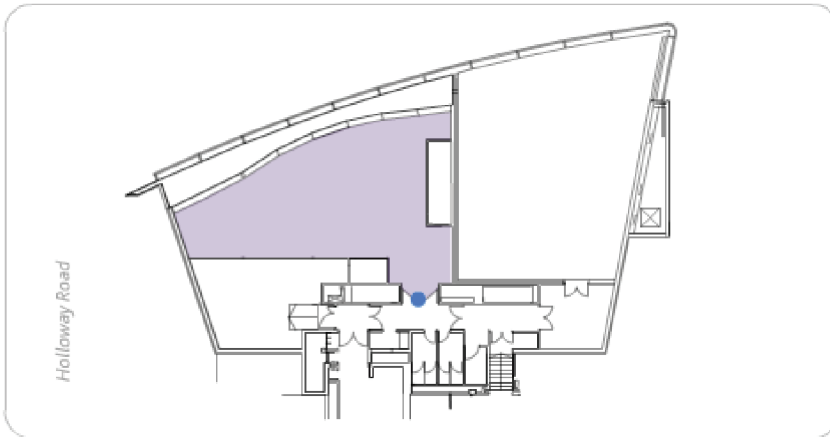

Venues > Tower Building > Ground Floor

● Entrance/Exit

8
1
G

Tower Building

Henry Thomas Room

186.9 sq metres

Theatre: 190

Exam: 90

Reception
(standing): 190

Classroom: 205

Cabaret: 120

Venues > Tower Building > First Floor

● Room entrance

8
1
G

Tower Building

Events Room

96.1 sq metres

Cabaret: 32

Reception
(standing): 75

Boardroom: 32

Classroom: 32

Theatre: 60

Venues > Tower Building > Eighth Floor

● Room entrance

8
1
G

Tower Building

Boardroom

118.2 sq metres

Boardroom: 25