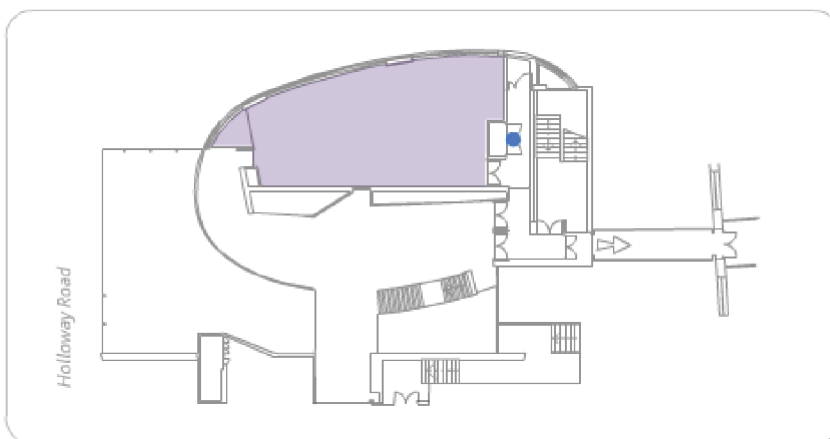

Venues > Tower Building > Ground Floor

● Entrance/Exit

8
1
G

Tower Building

Henry Thomas Room

186.9 sq metres

Theatre: 190

Exam: 90

Reception
(standing): 190

Classroom: 205

Cabaret: 120

Venues > Tower Building > First Floor

● Room entrance

8
1
G

Tower Building

Events Room

96.1 sq metres

Cabaret: 32

Reception
(standing): 75

Boardroom: 32

Classroom: 32

Theatre: 60

Venues > Tower Building > Eighth Floor

● Room entrance