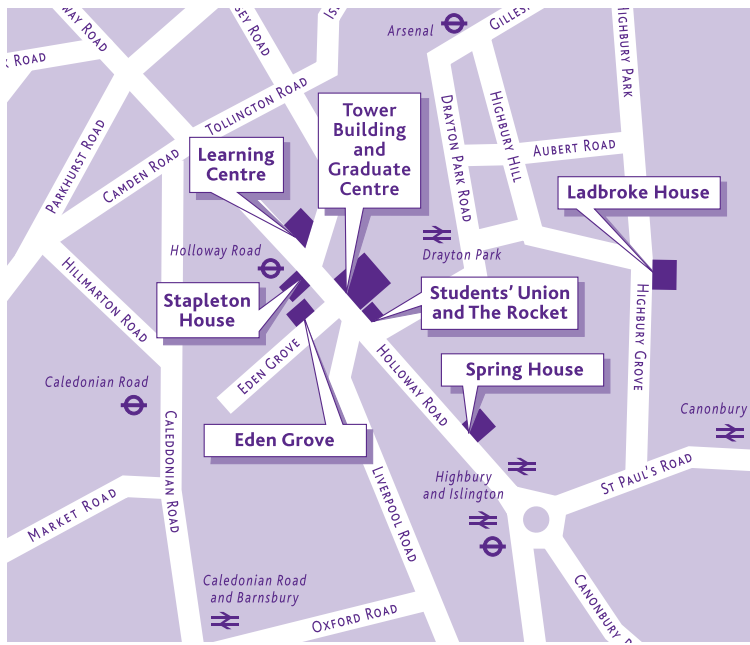

LONDON NORTH CAMPUS